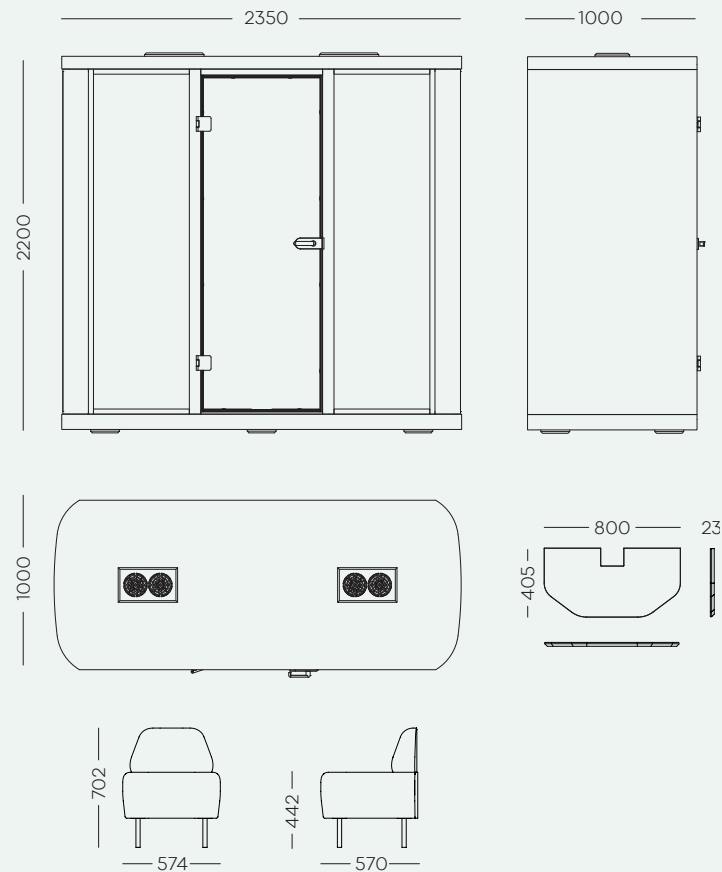

work in silence.
BORG
 borgfurniture.com

eCell 2

Measurements	2350 x 1000 x 2200 mm (Width x Depth x Height)
Weight	510 kg
Noise reduction	up to 28.3 dB ISO 23351-1:2020
Glass	Sound proof double glass, laminated and tempered, Rw 37
Floor	Antistatic carpet, use class for public spaces
Frame	Plywood 20mm, 10mm sound-proof mats, acoustic foam rubber
Exterior	Fabric. Large colour variety.
Interior	Acoustic felt. Colour options: dark grey, light gray, off-white
Table	Working table 800 x 405 mm with fixed height included
Seat	1-seater sofas 2 pcs included
Power sockets	2 power sockets 230V / 1 USB A / 1 USB C / Optional: 1 Cat 6 data point
Ventilation	Airflow 71 l/s, with motion sensor
Lighting	Dimmable LED lighting with motion sensor
Castors	Yes
Stoppers	For stabilization

1-seater sofa 2 pcs

Table with fixed height