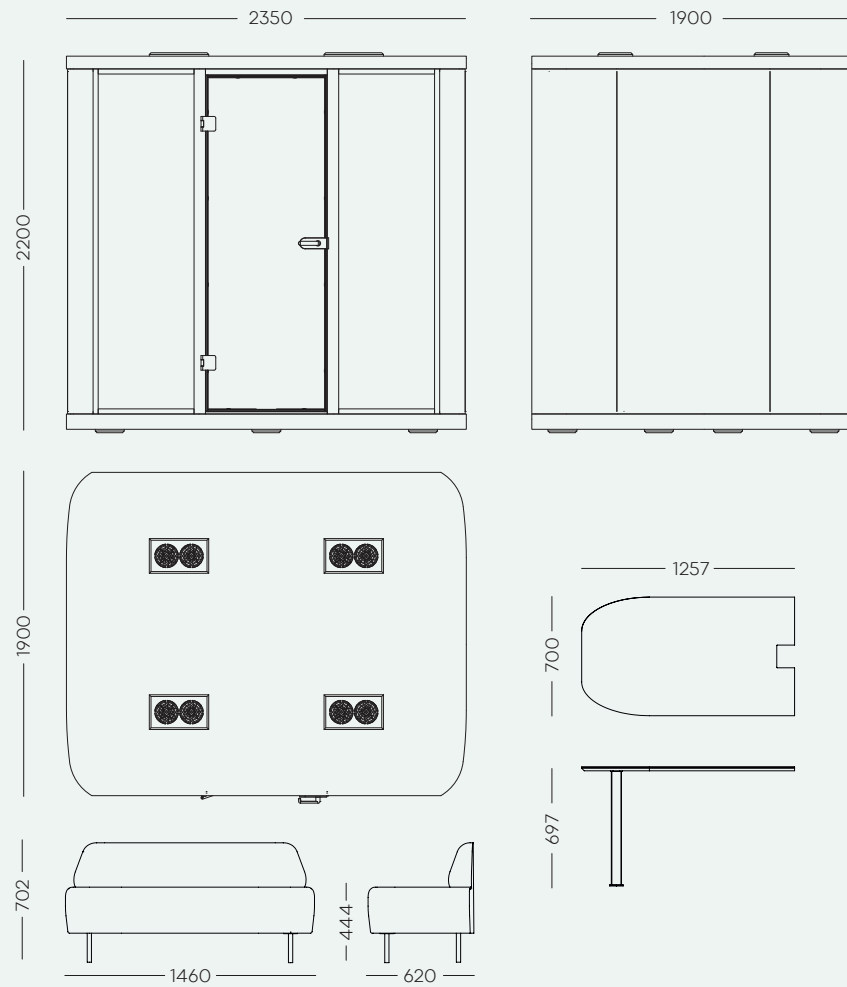

## eCell 4

Measurements	2350x 1900 x 2200 mm (Width x Depth x Height)
Weight	730 kg
Noise reduction	up to 30,2 dB ISO 23351-1:2020
Glass	Sound proof double glass, laminated and tempered, Rw 37
Floor	Antistatic carpet, use class for public spaces
Frame	Plywood 20mm, 10mm sound-proof mats, acoustic foam rubber
Exterior	Fabric. Large colour variety.
Interior	Acoustic felt. Colour options: dark grey, light gray, off-white
Table	Working table 1257 x 700 mm with fixed height included
Screen mount	Optional screen mount
Seat	2-seater sofas 2 pcs included
Power sockets	2 power sockets 230V / 1 USB A / 1 USB C / Optional: 1 Cat 6 data point
Ventilation	Airflow 94 l/s, with motion sensor
Lighting	Dimmable LED lighting with motion sensor
Castors	Yes + Stoppers for stabilization

2-seater sofa 2 pcs

Table with fixed height