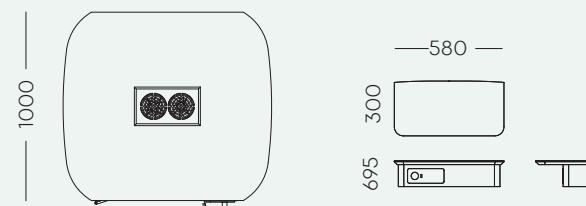

work in silence.
BORG
 borgfurniture.com

eCell Light

Measurements	1200 x 1000 x 2200 mm (Width x Depth x Height)
Weight	365 kg
Noise reduction	Up to 29.0 dB ISO 23351-1:2020
Glass	Sound proof double glass, laminated and tempered, Rw 37
Floor	Antistatic carpet, use class for public spaces
Frame	Plywood 20mm, 10mm sound-proof mats, acoustic foam rubber
Exterior	Fabric. Large colour variety.
Interior	Acoustic felt. Colour options: dark grey, light gray, off-white
Table	Fixed table 580x300mm included Motorized table 370x600 mm with adjustable height 750mm-1400mm
Seat	Seat not included
Power sockets	1 power socket 230V / 1 USB A / 1 USB C
Ventilation	Airflow 26 l/s, with motion sensor
Lighting	Dimmable LED lighting with motion sensor
Castors & stoppers	Yes

Motorized table with adjustable height 750mm-1400mm