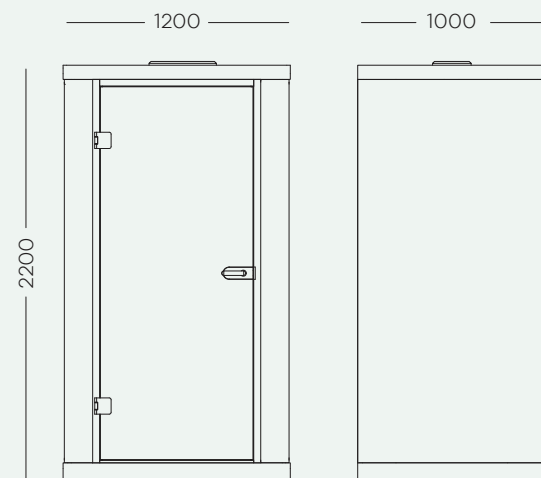

work in silence.
BORG
 borgfurniture.com

eCell Light

Measurements	1200 x 1000 x 2200 mm (Width x Depth x Height)
Weight	365 kg
Noise reduction	Up to 29.0 dB ISO 23351-1:2020
Glass	Sound proof double glass, laminated and tempered, Rw 37
Floor	Antistatic carpet, use class for public spaces
Frame	Plywood 20mm, 10mm sound-proof mats, acoustic foam rubber
Exterior	Fabric. Large colour variety.
Interior	Acoustic felt. Colour options: dark grey, light gray, off-white
Table	Fixed table 580x300mm included Motorized table 370x600 mm with adjustable height 750mm-1400mm
Seat	Seat not included
Power sockets	1 power socket 230V / 1 USB A / 1 USB C
Ventilation	Airflow 26 l/s, with motion sensor
Lighting	Dimmable LED lighting with motion sensor
Castors & stoppers	Yes

Motorized table with adjustable height 750mm-1400mm