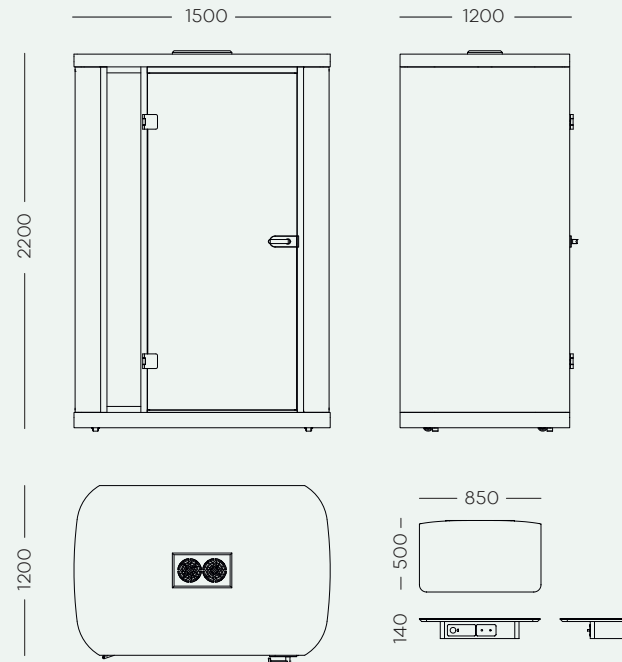

work in silence.
BORG
 borgfurniture.com

eCell +

Measurements	1500 x 1200 x 2200 mm (Width x Depth x Height)
Weight	385 kg
Noise reduction	up to 26,9 dB ISO 23351-1:2020
Glass	Sound proof double glass, laminated and tempered, Rw 37
Floor	Antistatic carpet, use class for public spaces
Frame	Plywood 20mm, 10mm sound-proof mats, acoustic foam rubber
Exterior	Fabric. Large colour variety.
Interior	Acoustic felt. Colour options: dark grey, light gray, off-white
Table	Fixed table 850x500 mm included Motorized table 850 x 500 mm with adjustable height, 750mm-1400mm
Seat	1-seater sofas 1 pc included
Power sockets	1 power socket 230V / 1 USB A / 1 USB C
Ventilation	Airflow 26 l/s, with motion sensor
Lighting	Dimmable LED lighting with motion sensor
Castors & stoppers	Yes

1-seater sofa

Motorized table with adjustable height 750mm-1400mm