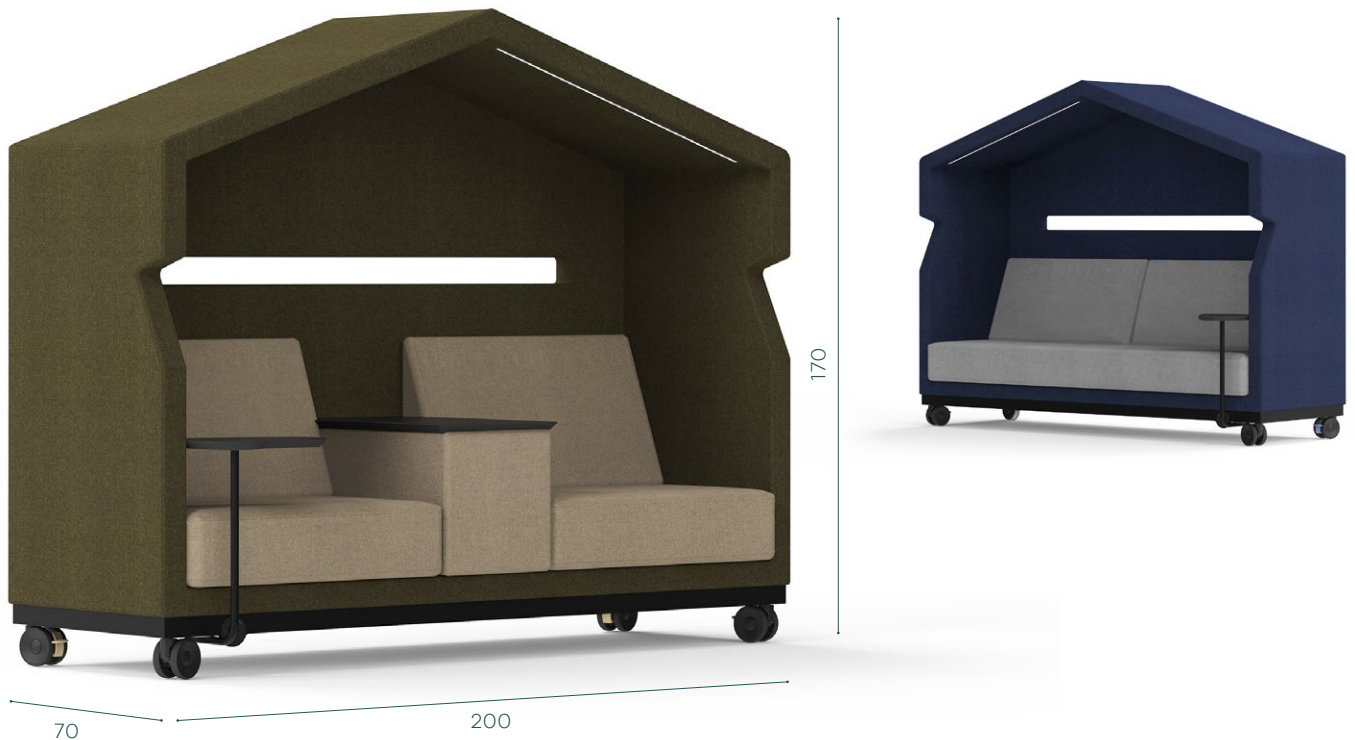

work in silence.

BORG

HAUS 2-seater sofa
L200xD70xH170 cm

Table
Turnable table or side table

Connections
230V, 1xUSB A /1x USB C

Lighting
LED lighting

- Leg options**
- Castors
 - Oak frame legs, natural or painted

Color options

HAUS 2-seater

HAUS/D 200

HAUS/D 200 L

HAUS/D R 200

HAUS/D R 200 L