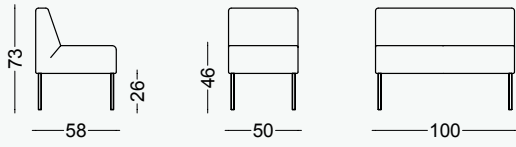

Live with comfort.

BORG

Frame

Birch Plywood 10 mm

Upholstery

Durable fireproof HR foam:
backrest 20 mm and 40 mm HR foam 35150,
armrests 10mm RG32125,
seating 100 mm HR foam 35150

Leg frame

powdercoated metal legs. RAL9005

Modularity

Modules are attachable.
Module dimensions can be customised
according to the clients needs.

Guarantee

5 years

Fabrics

Gabriel FAME,
Spradling VALENCIA

EMERSON

EMR/I 50