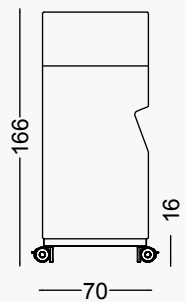

HAUS/TT R 90

HAUS/TT R 90 L