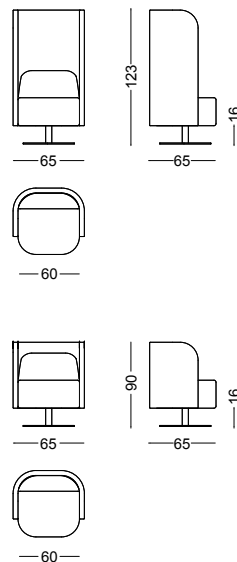

ARMCHAIR - METAL SWIVEL LEG