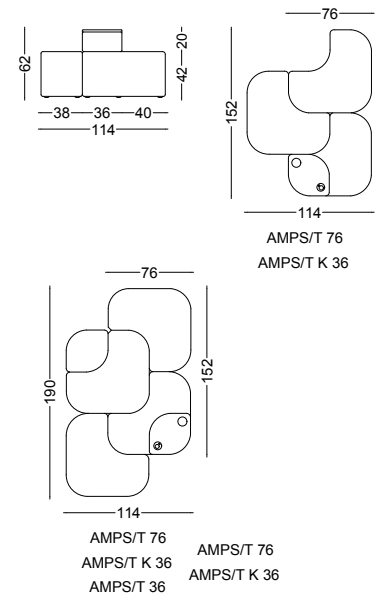

Amps

WORKSPACE

MEDIA S

POUF

SOFA

ARMCHAIR - METAL SWIVEL LEG

ARMCHAIR - WOODEN LEGS

Materials used