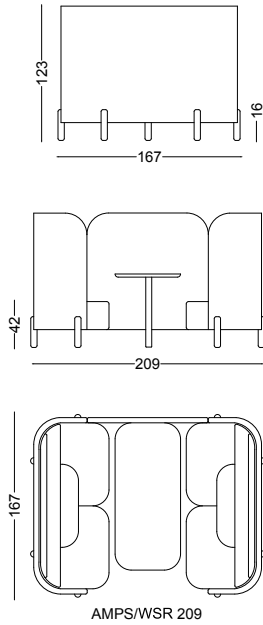

Amps

WORKSPACE

MEDIA S

POUF

SOFA

ARMCHAIR - METAL SWIVEL LEG

ARMCHAIR - WOODEN LEGS

Materials used

- Frame: birch plywood
- Seat: HR foam

Legs

- Workspace, Media S, Sofa: oak
- Poufs legs: concealed leg 4 c
- Armchair legs: oak or metal swivel leg

work in silence.
BORG