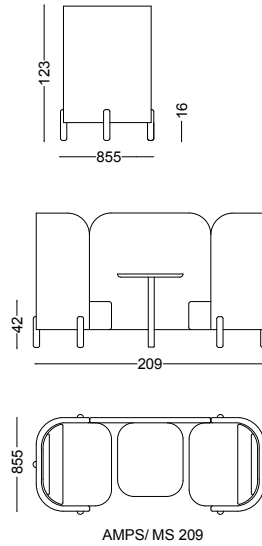

Amps

WORKSPACE

MEDIA S

POUF

SOFA

ARMCHAIR - METAL SWIVEL LEG

ARMCHAIR - WOODEN LEGS

Materials used

- Frame: birch plywood
- Seat: HR foam

Legs

- Workspace, Media S, Sofa: oak
- Poufs legs: concealed leg 4 c
- Armchair legs: oak or metal swivel leg

work in silence.
BORG