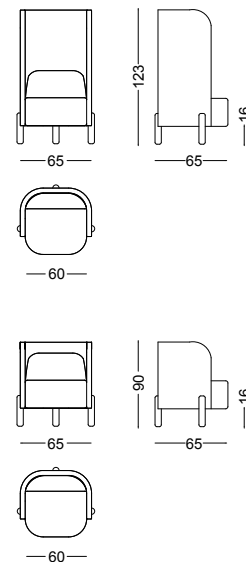

ARMCHAIR - WOODEN LEGS

Materials used

- Frame: birch plywood
- Seat: HR foam

Legs

- Workspace, Media S, Sofa: oak
- Poufs legs: concealed leg 4 c
- Armchair legs: oak or metal swivel leg

work in silence.
BORG